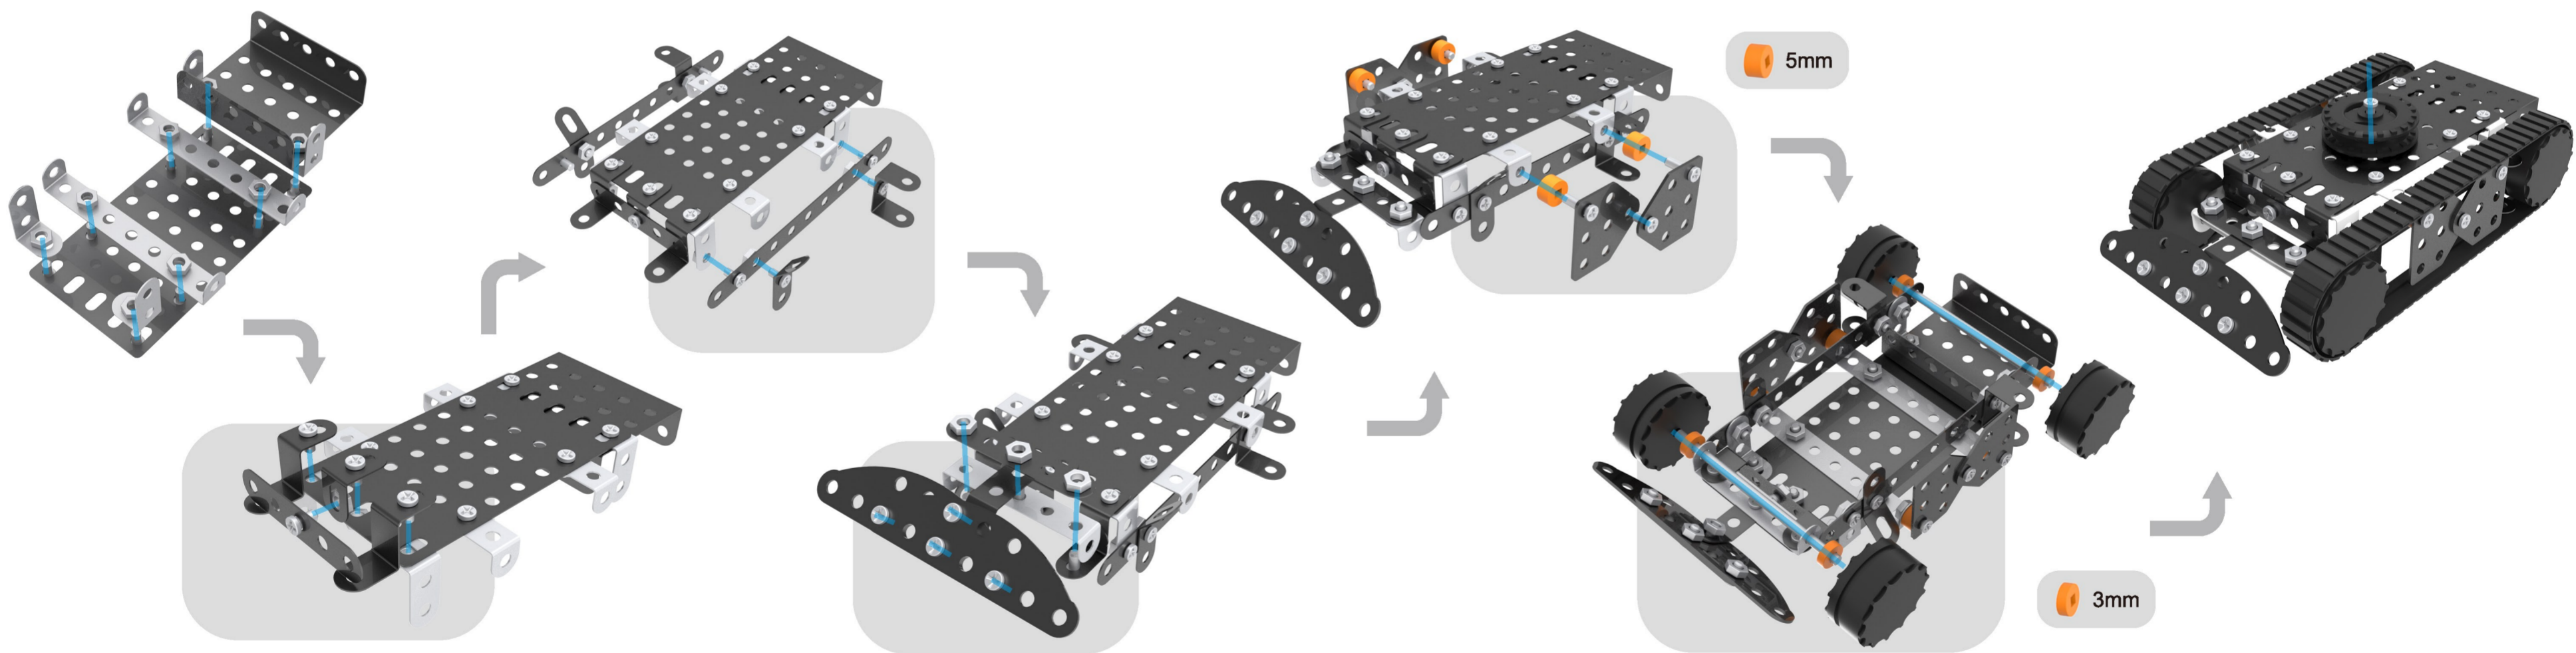

© JC Bamford Excavators Ltd 2017

359 PIECE CONSTRUCTION SET

CHASSIS

CAB