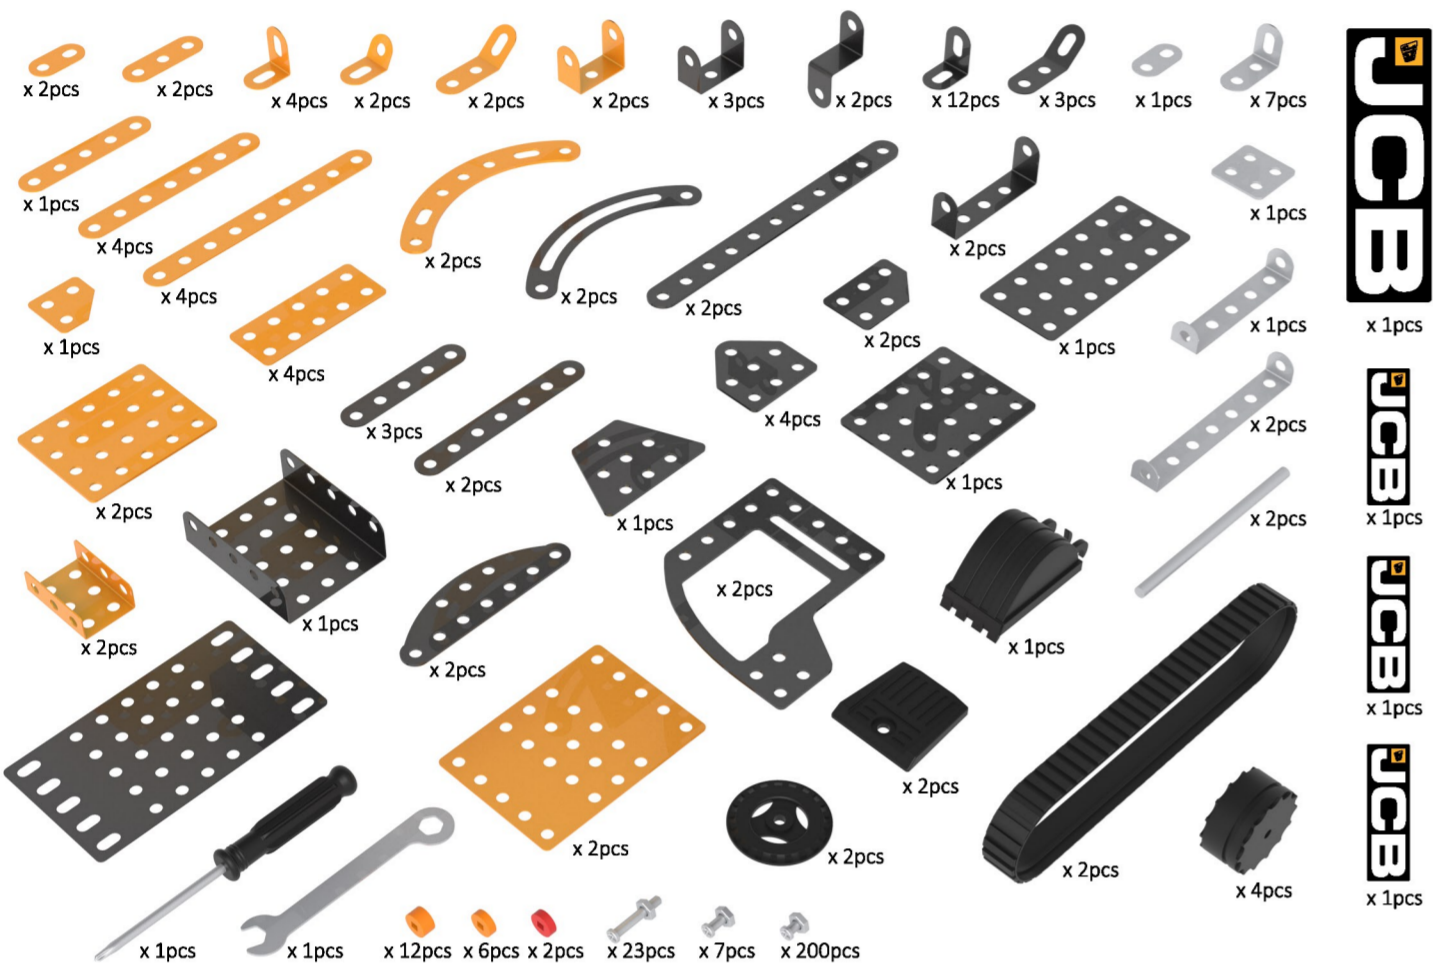

© JC Bamford Excavators Ltd 2017

359 PIECE CONSTRUCTION SET

CHASSIS

CAB