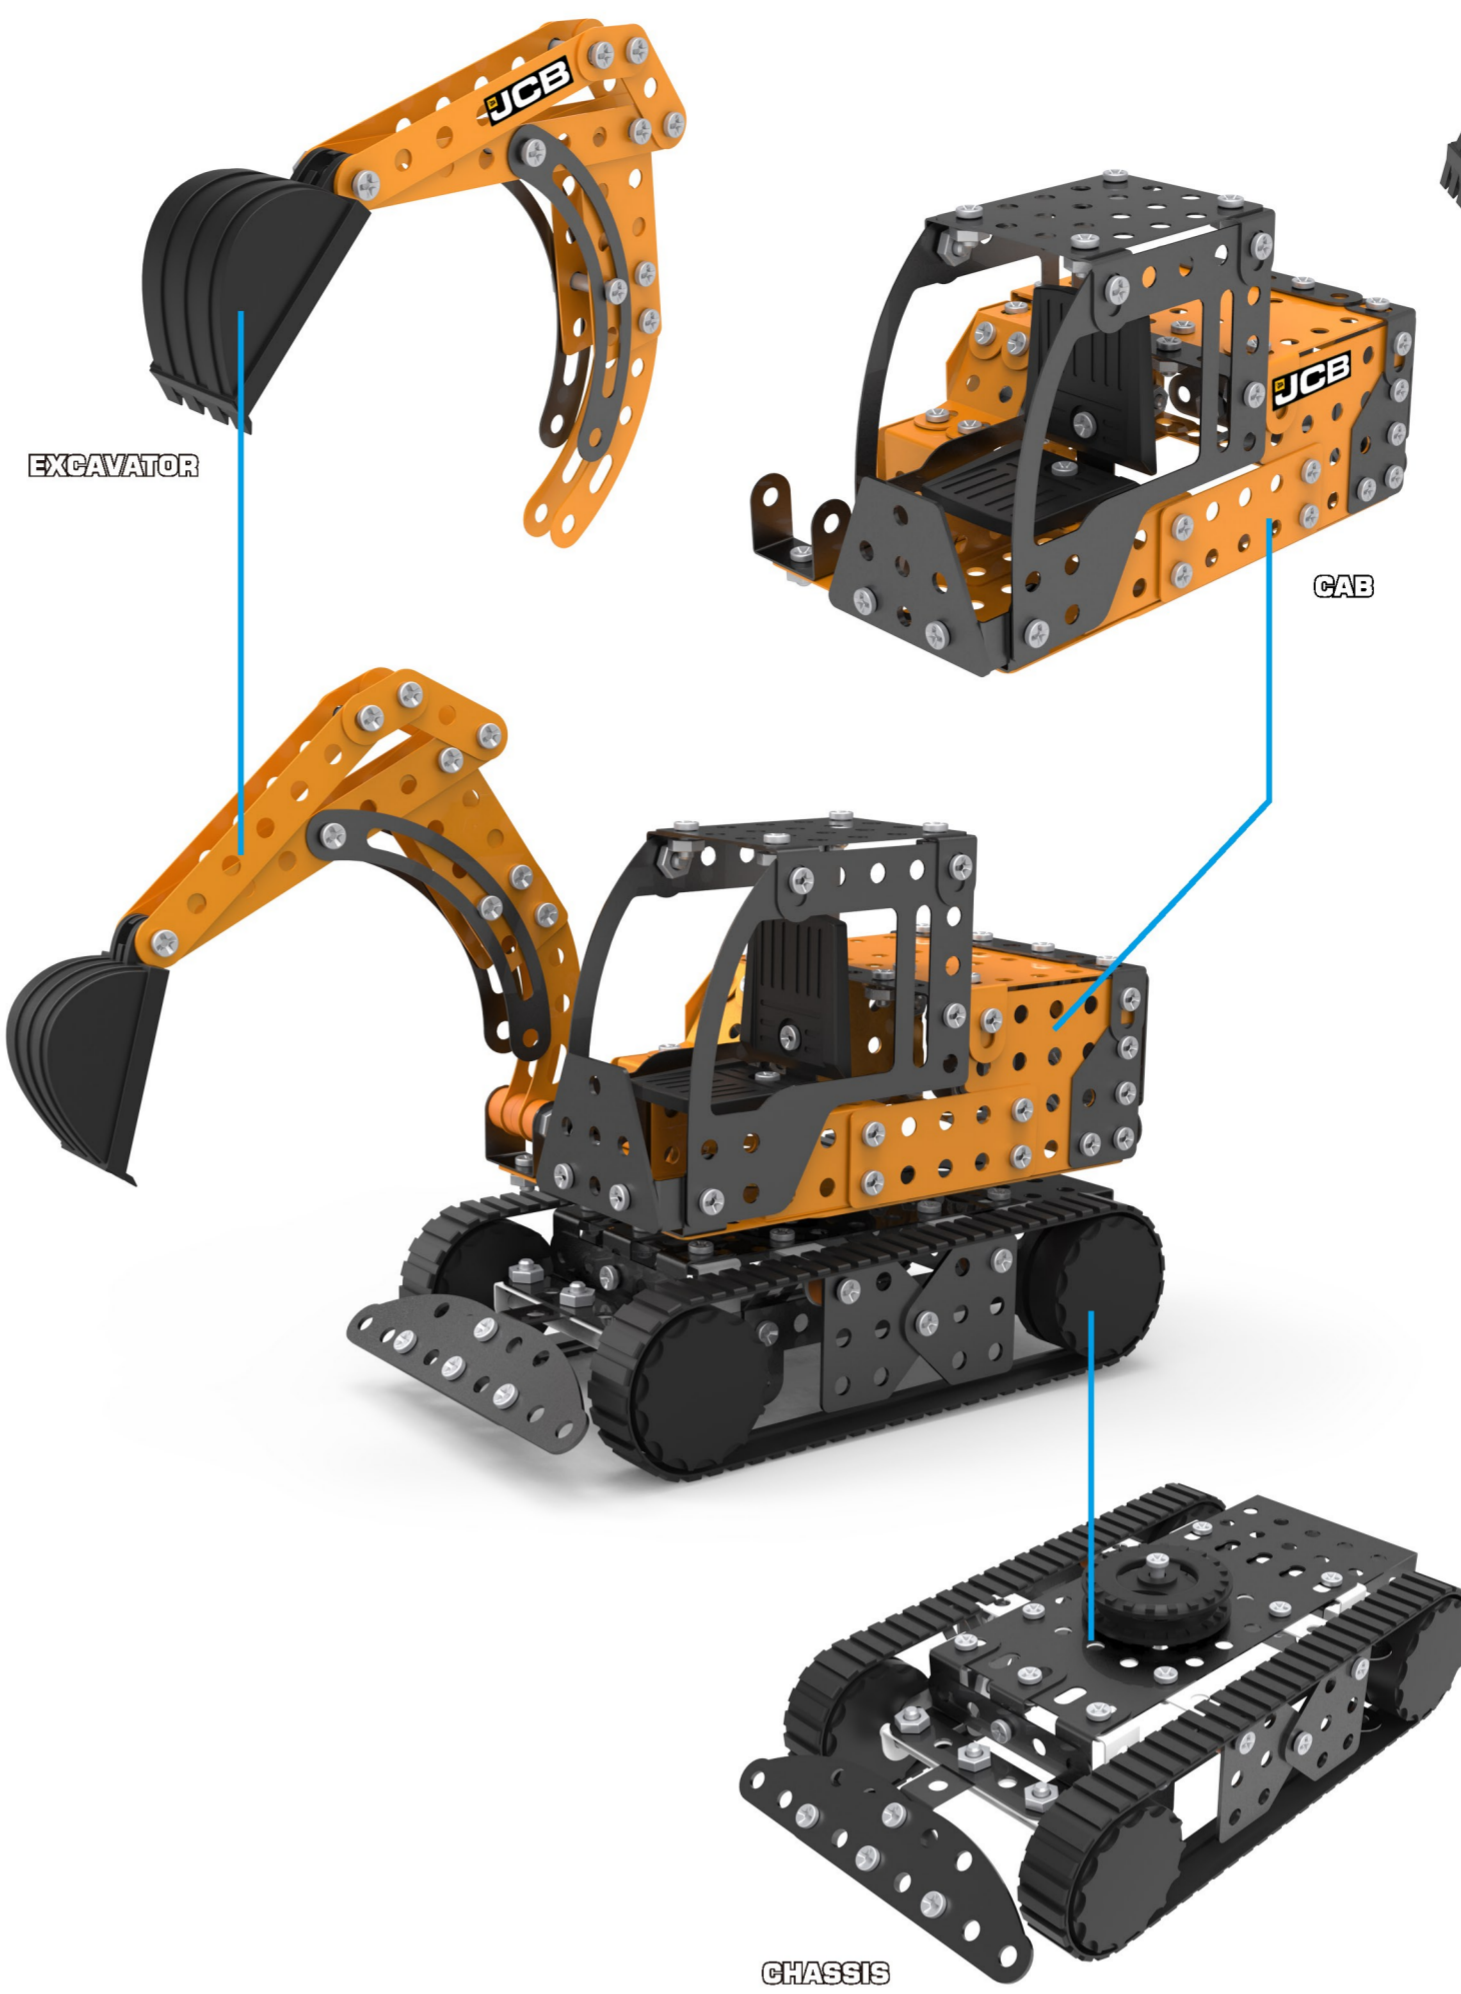

© JC Bamford Excavators Ltd 2017

359 PIECE CONSTRUCTION SET

CHASSIS

CAB